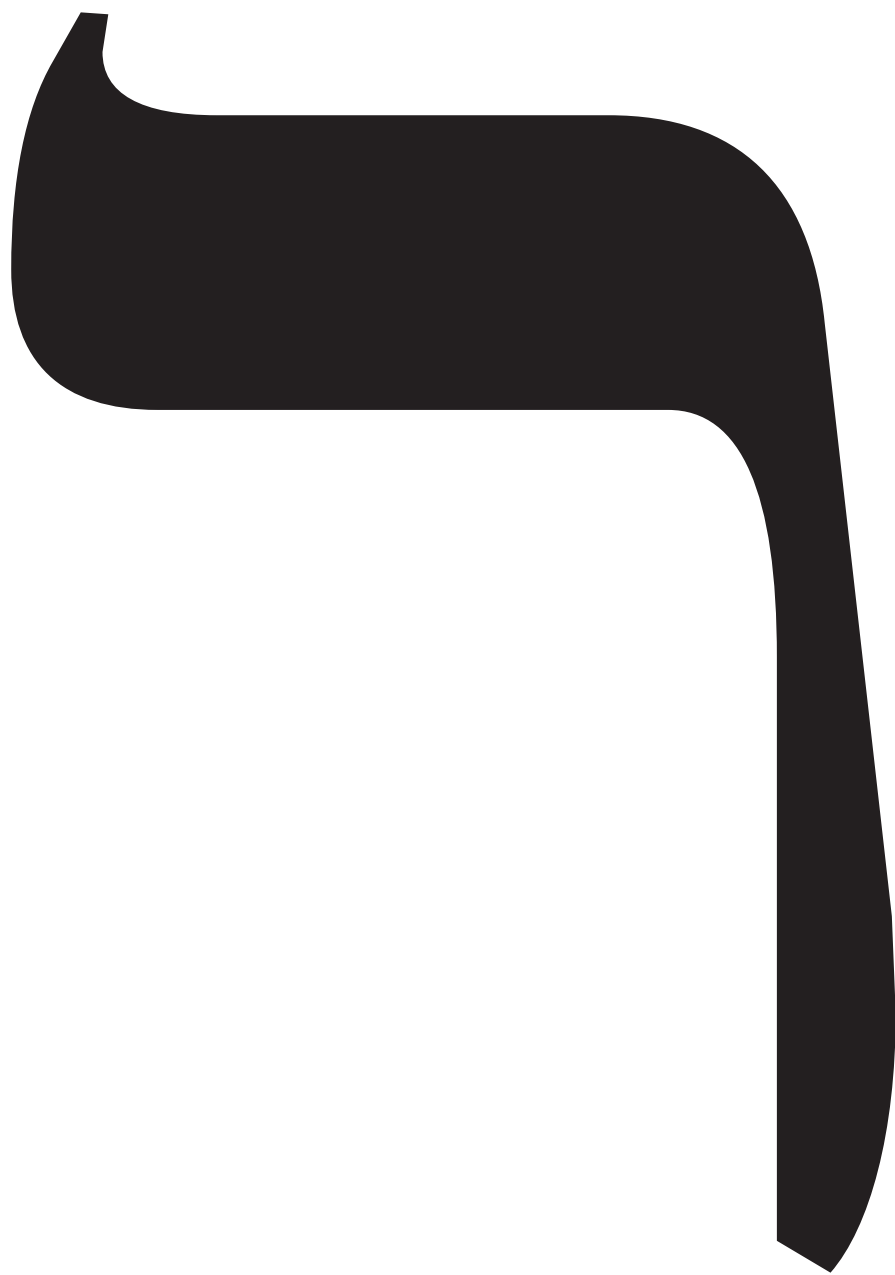

Handwritten letter 'r' in black ink on a white background. The letter is composed of two main strokes: a vertical stem on the left and a large, curved bowl on the right. The stem is slightly curved to the right and tapers towards the bottom. The bowl starts from the top of the stem, curves to the right, then down, and finally back up and to the left, ending in a small hook.